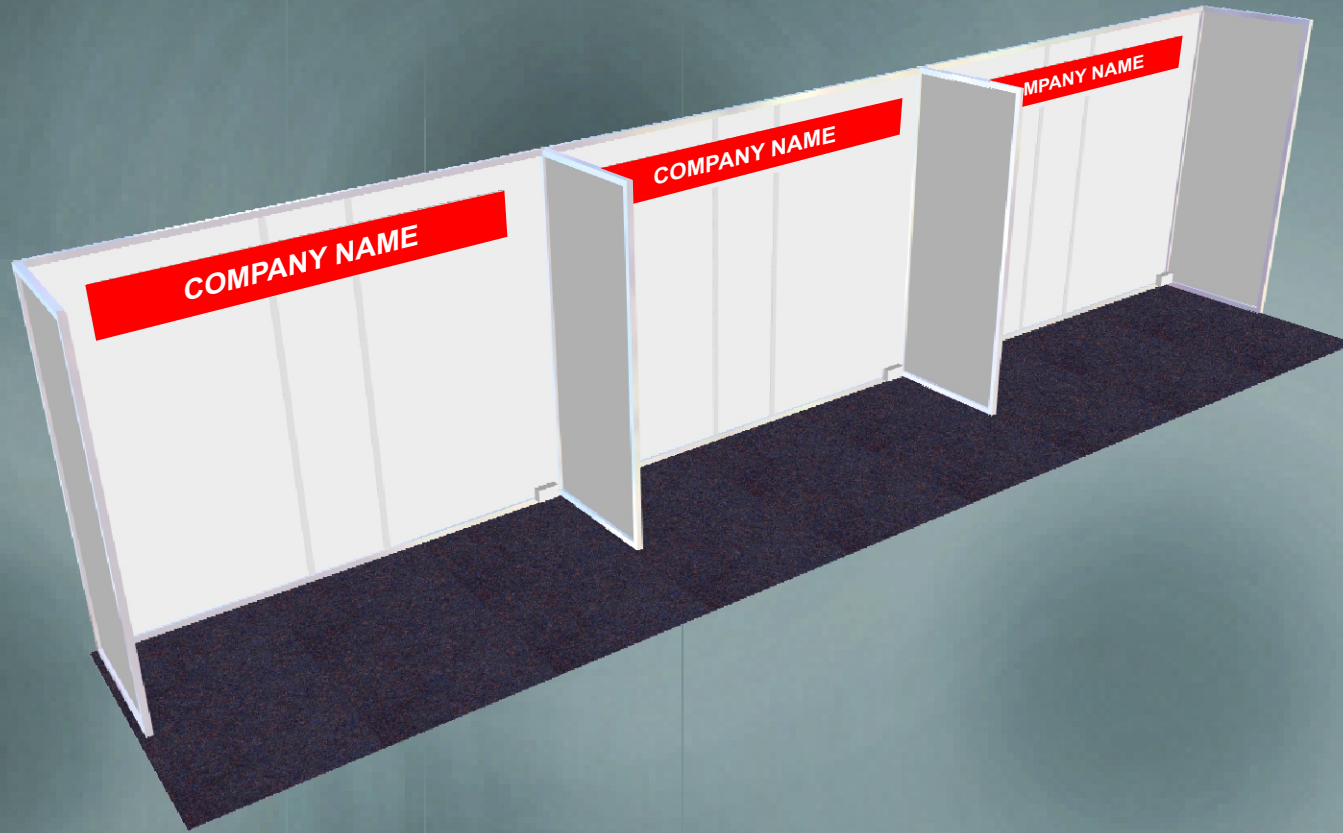

Market Place/Eco Living

Red sign/white text Eco Booths Green sign/white text

All booths constructed from Framelock system
with Blueberry carpet tiles

Conscious LivingMarket Booths Specifications